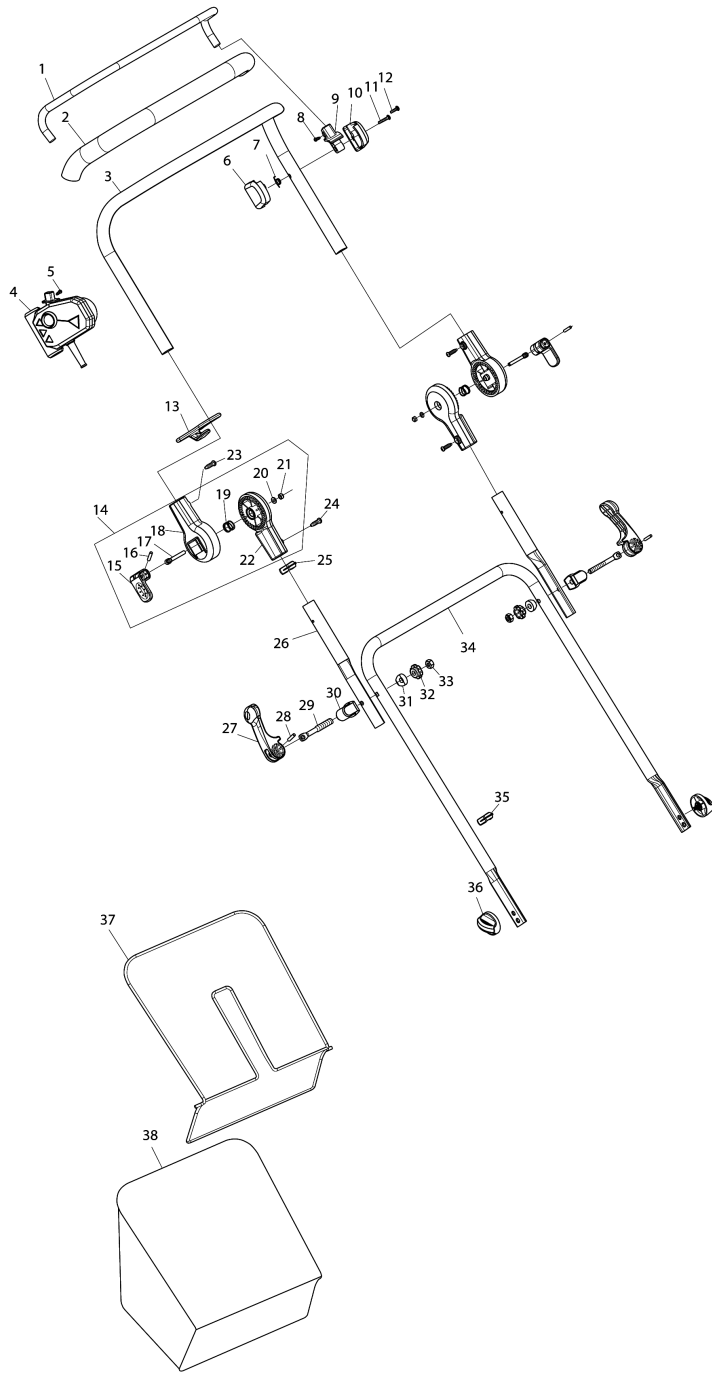

Model No.UV3600 ELECTRIC SCARIFIER